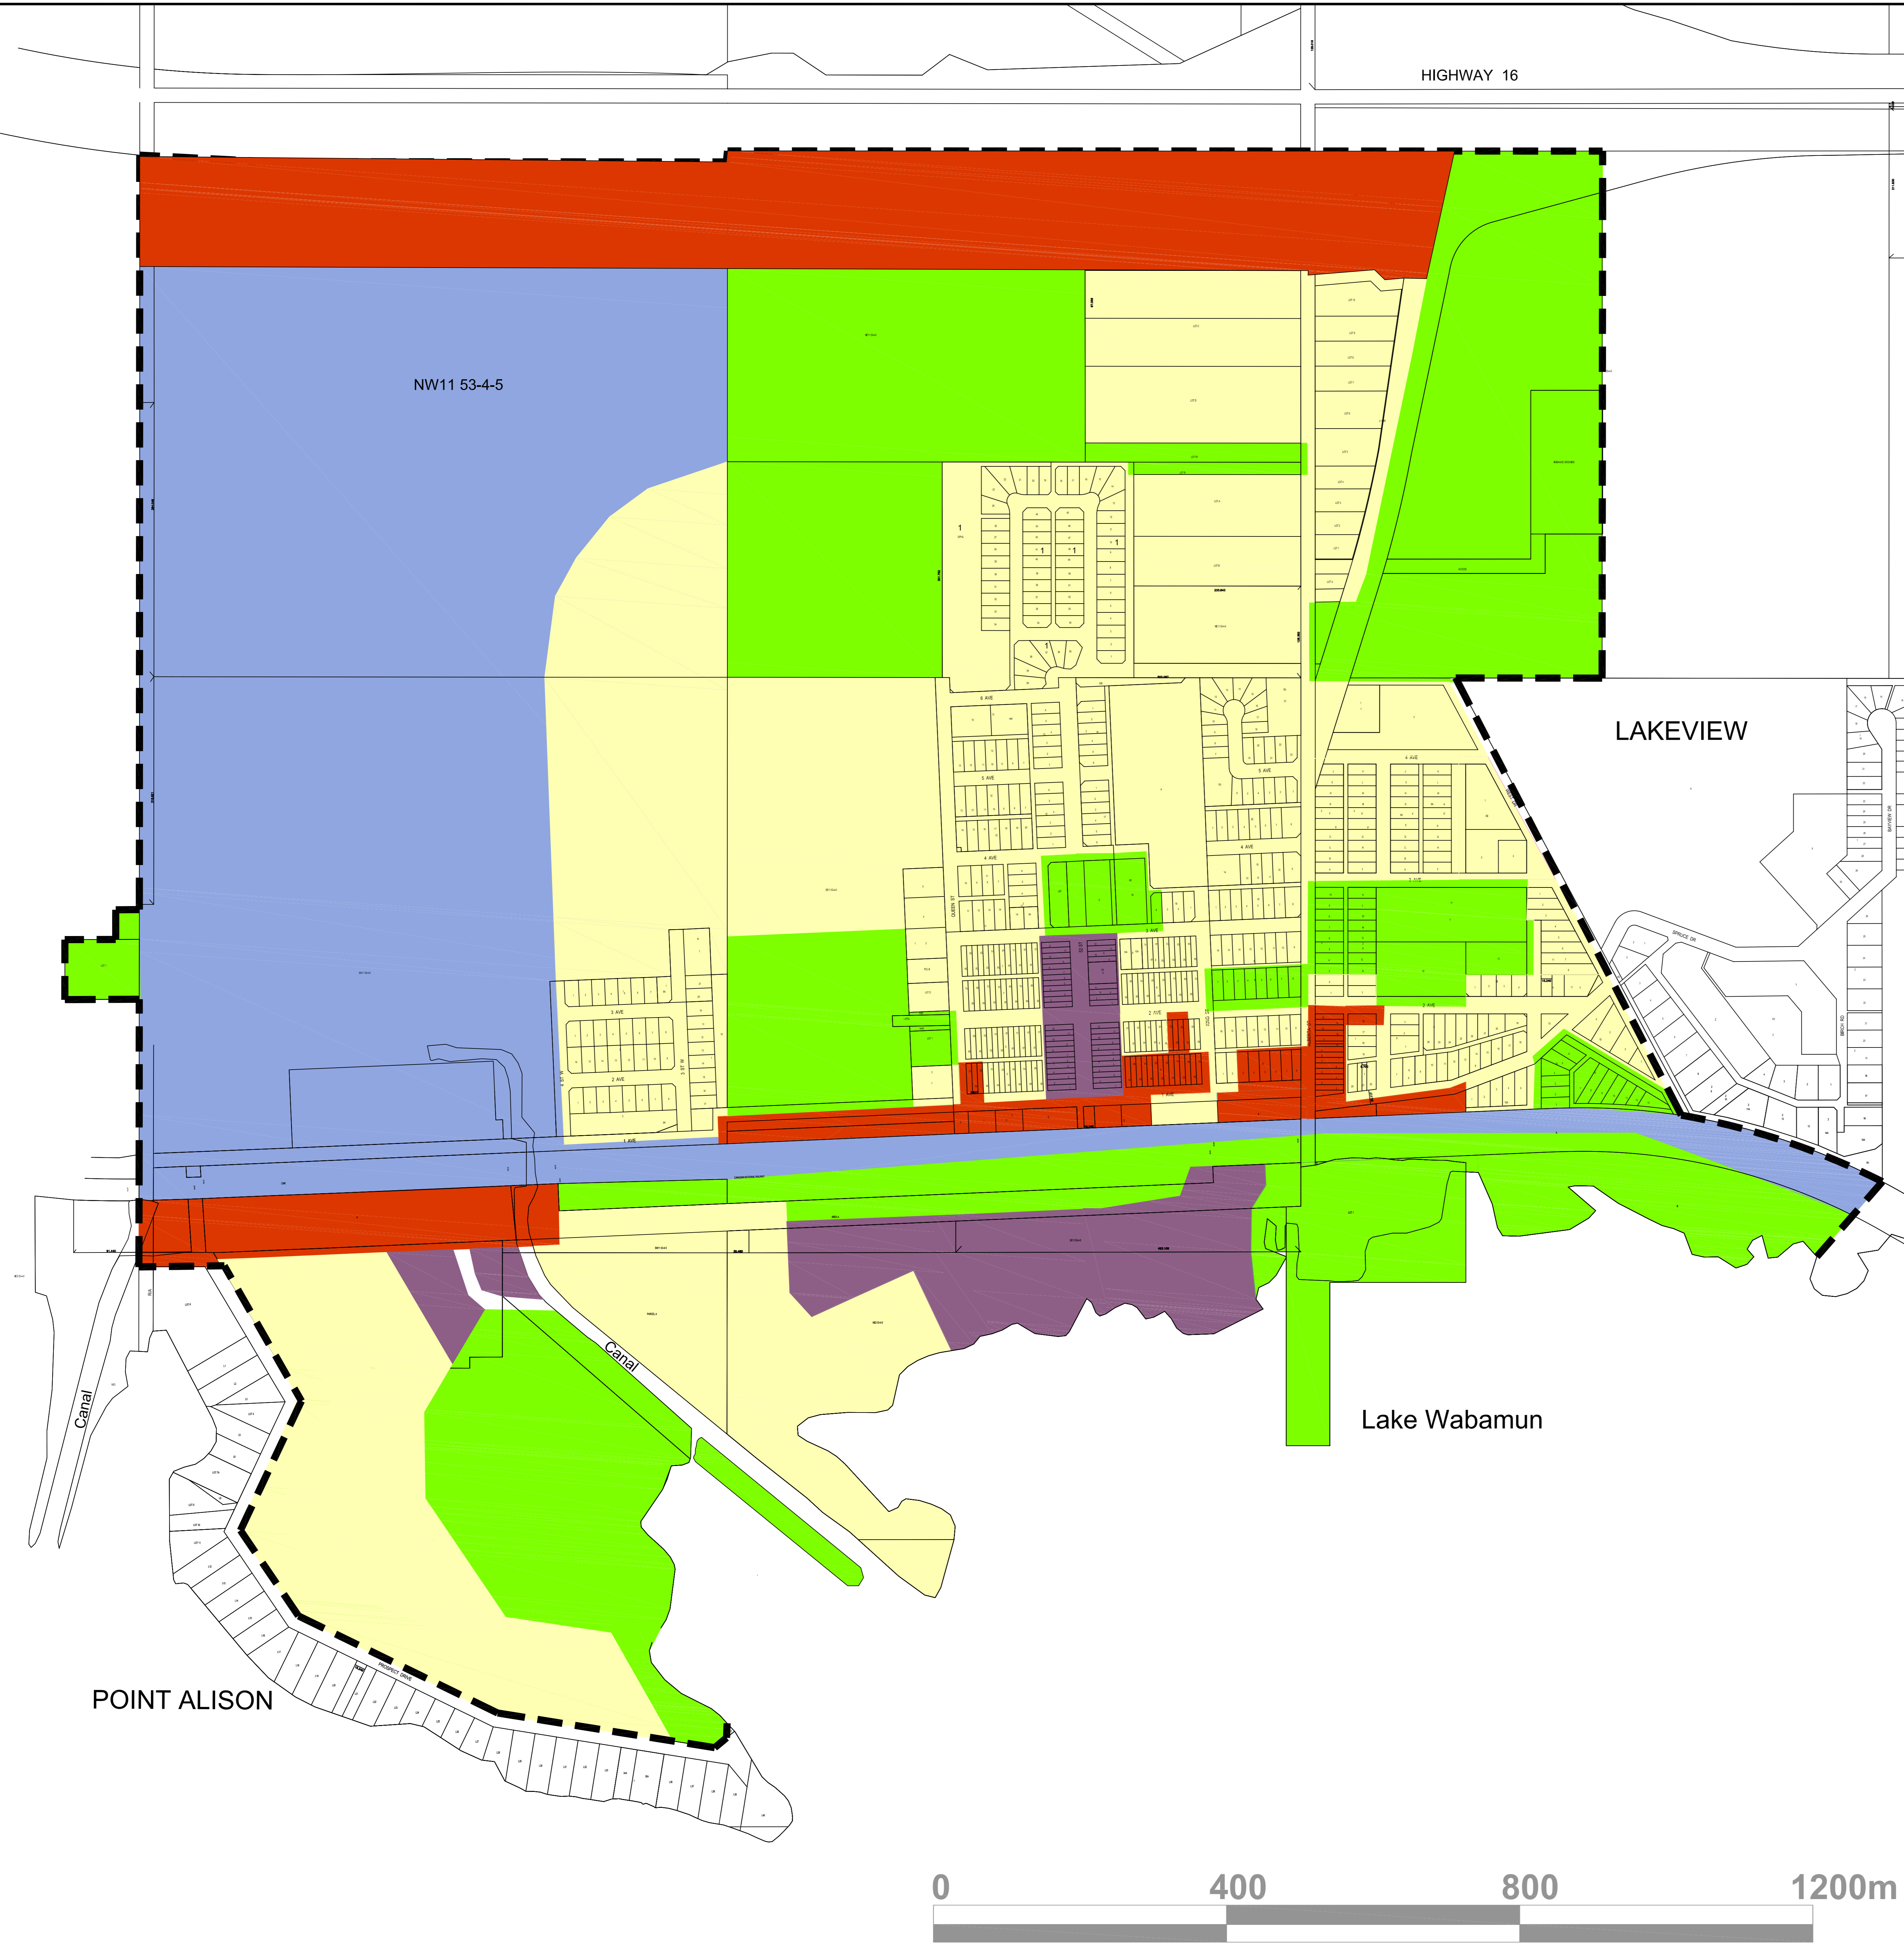

# Village of WABAMUN

## Municipal Development Plan Map 2 Future Land Use Plan

### Legend

-  Residential
-  Vehicle - Oriented Commercial
-  Pedestrian - Oriented Commercial
-  Industrial
-  Community Lands

May, 2010